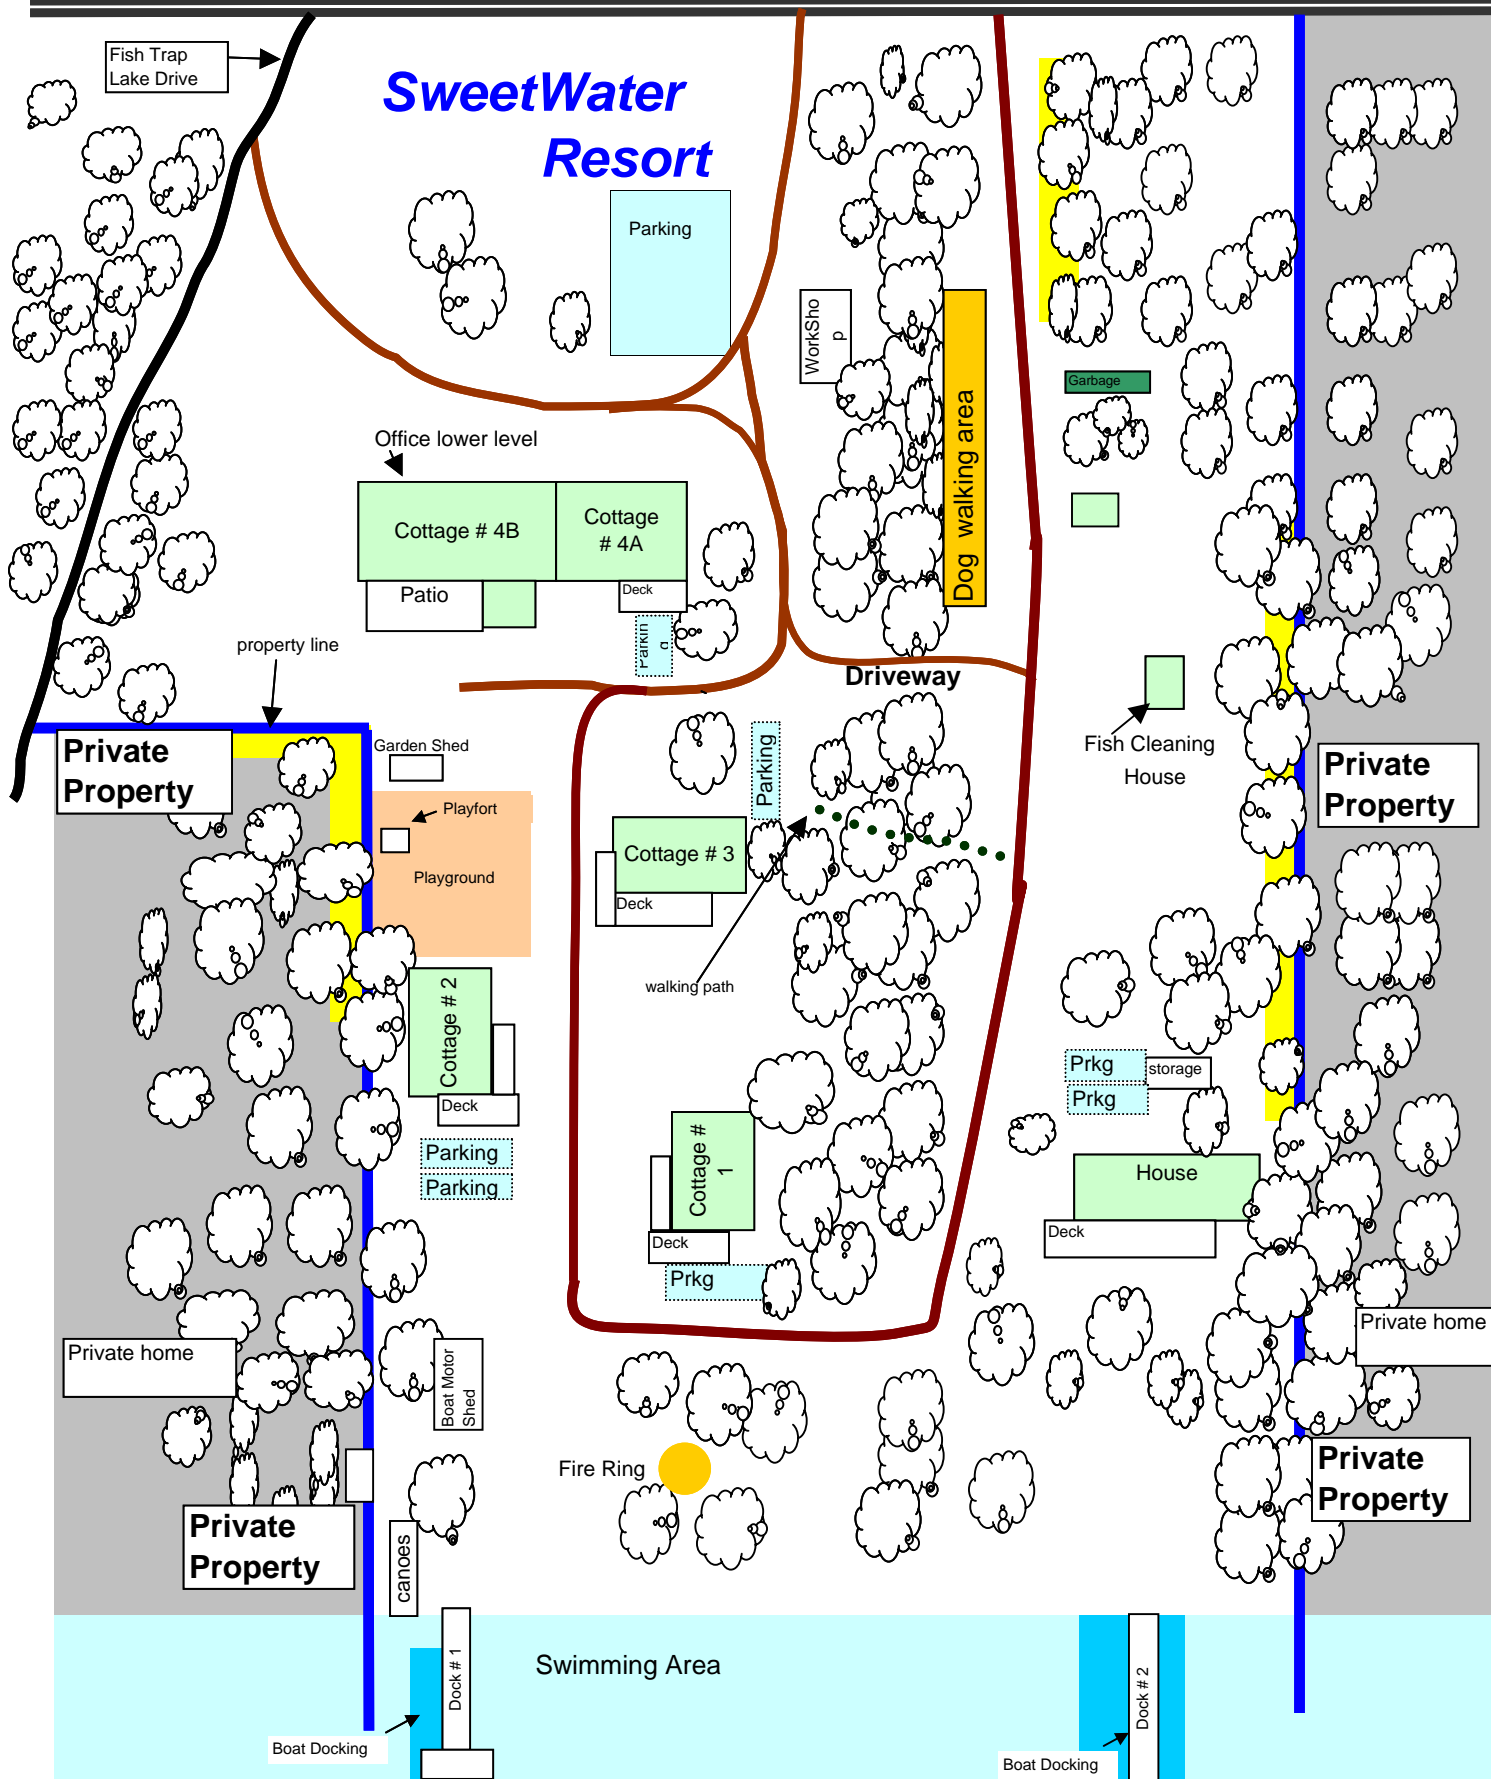

County Road 20 (Azure Road)

Fish Trap Lake Drive

SweetWater Resort

Parking

Office lower level

Cottage # 4B
Cottage # 4A
Patio
Deck

WorkSho p

Dog walking area

Garbage

property line

Private Property

Garden Shed
Playfort
Playground

Driveway

Cottage # 3
Deck

walking path
Cottage # 1
Deck
Prkg

Fish Cleaning House

Private Property

Cottage # 2
Deck
Parking
Parking

Prkg storage
Prkg
House
Deck

Private home

Boat Motor Shed

Fire Ring

Private home

Private Property

canoes

Private Property

Swimming Area

Boat Docking

Boat Docking

Dock # 1

Dock # 2